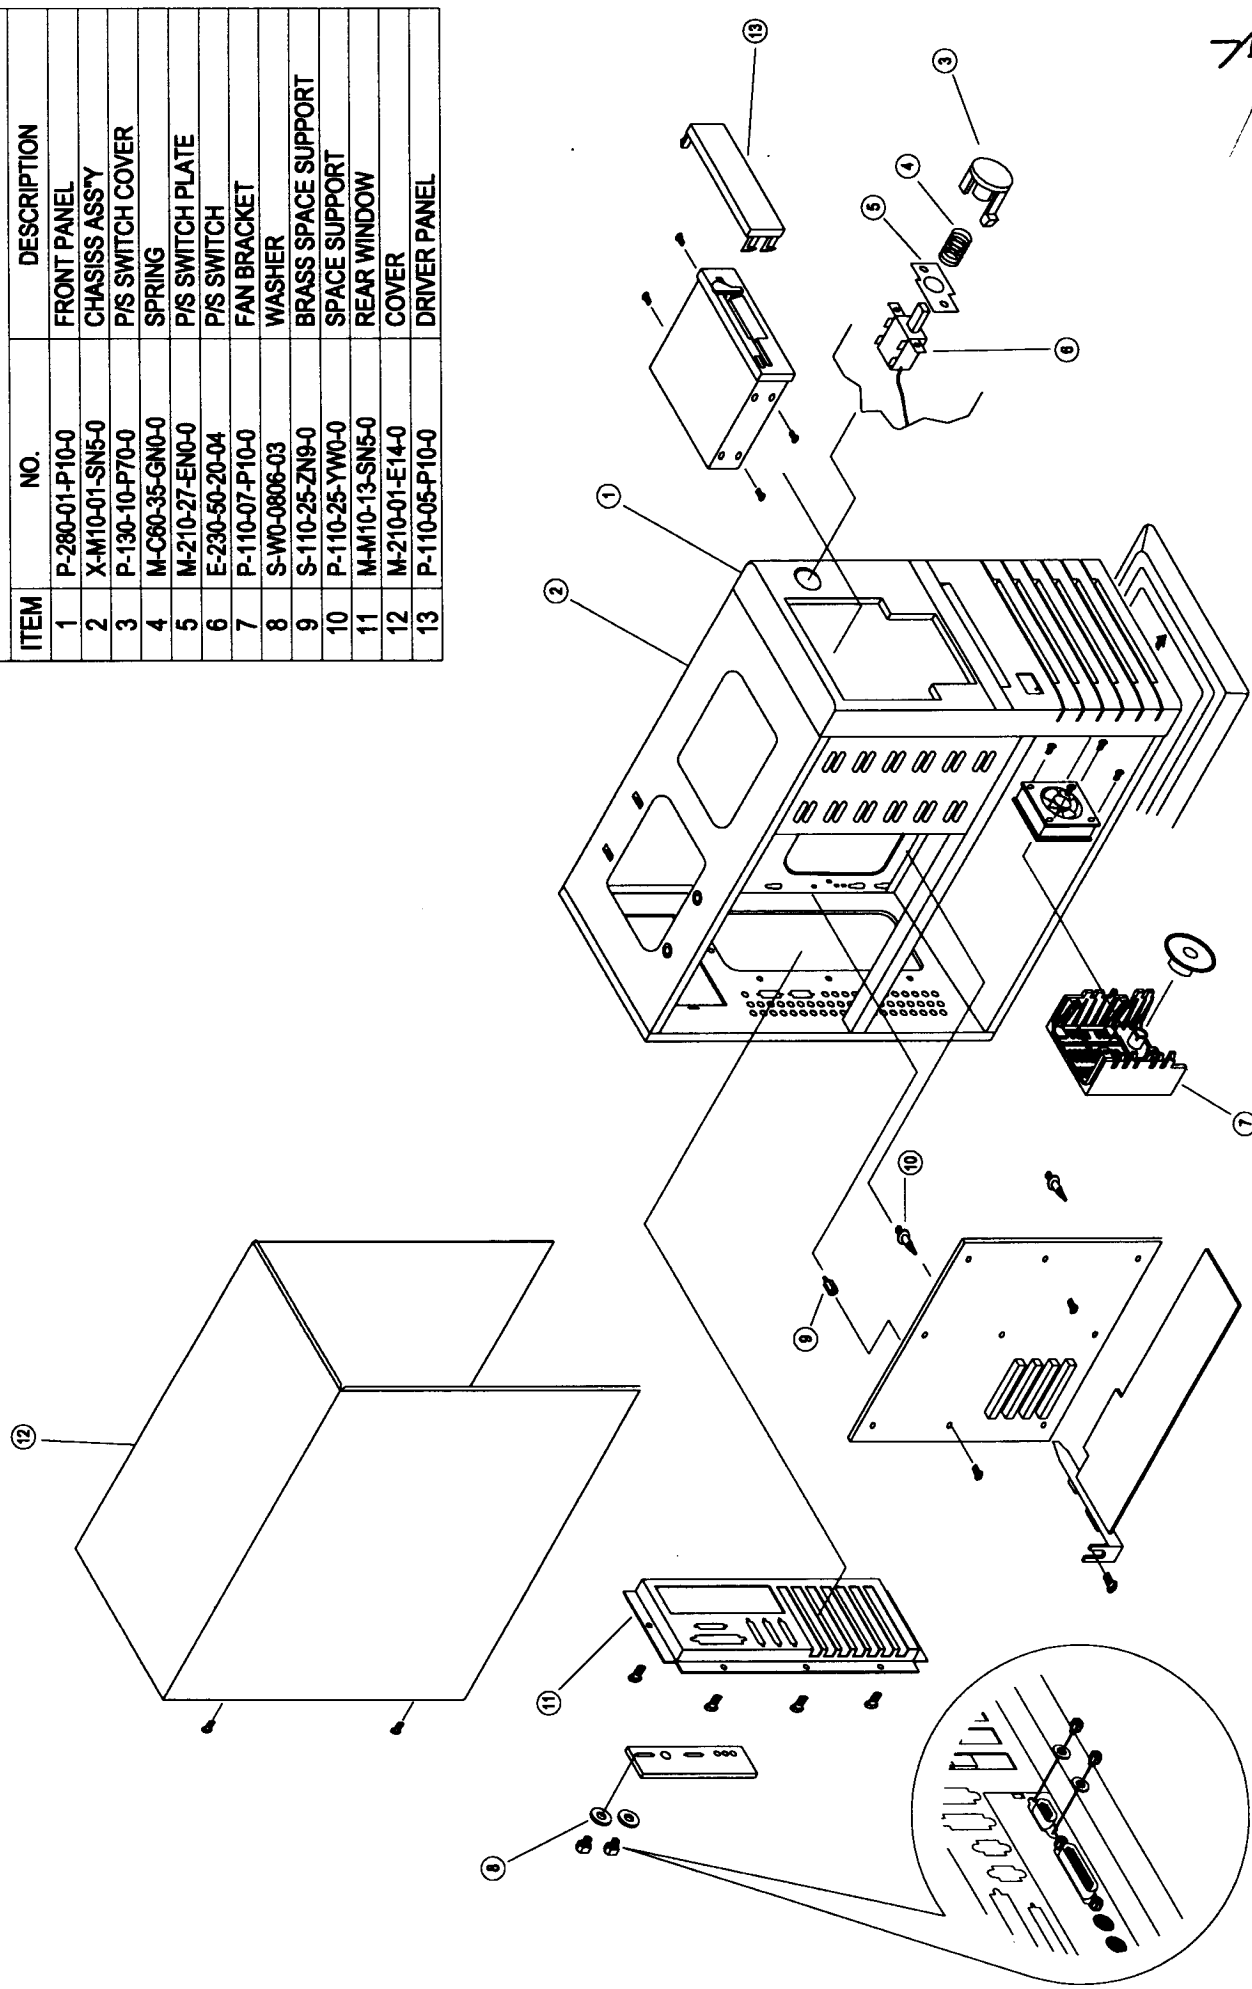

1 P.P. 4. J. R.D

MODEL: KA-280

ITEM	NO.	DESCRIPTION
1	P-280-01-P10-0	FRONT PANEL
2	X-M10-01-SN5-0	CHASSIS ASS'Y
3	P-130-10-P70-0	P/S SWITCH COVER
4	M-C60-35-GN0-0	SPRING
5	M-210-27-EN0-0	P/S SWITCH PLATE
6	E-230-50-20-04	P/S SWITCH
7	P-110-07-P10-0	FAN BRACKET
8	S-W0-0806-03	WASHER
9	S-110-25-ZN9-0	BRASS SPACE SUPPORT
10	P-110-25-YW0-0	SPACE SUPPORT
11	M-M10-13-SN5-0	REAR WINDOW COVER
12	M-210-01-E14-0	COVER
13	P-110-05-P10-0	DRIVER PANEL